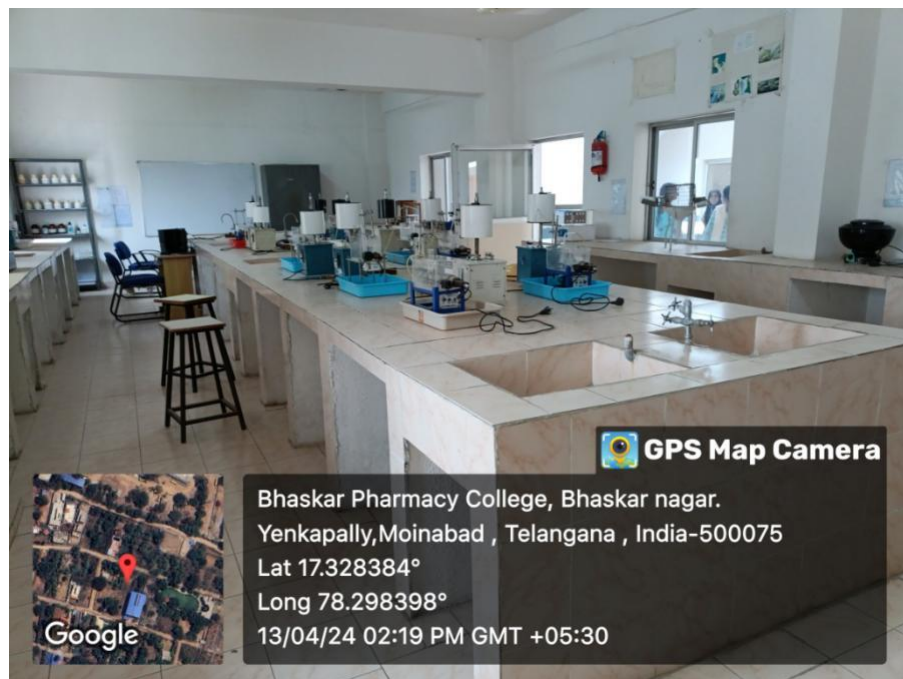

PHARMACOGNOSY LAB

PHARMACOLOGY LAB

PRINCIPAL
BHASKAR PHARMACY COLLEGE
Bhaskar Nagar, Yenkapally (V),
Moinabad (M), R.R. Dist.
Hyderabad-500 075. T.S.